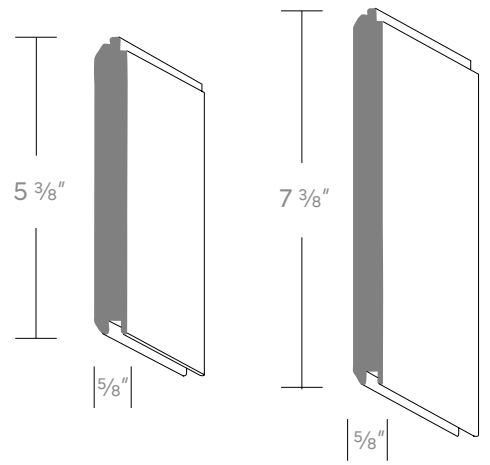

GREAT AMERICAN SPACES™

BEAUTIFUL ENVIRONMENTS. THOUGHTFULLY CRAFTED.

greatamericanspaces.com

Smooth Primed MDF

The affordability and versatility of Medium Density Fiberboard.

MDF is a common material used for trim, cabinets and other materials. The super smooth finish and clean lines add style and dimension to any room.

- Choose from 1 x 6 or 1 x 8 in a reversible board
- Installed with either the v-groove or the nickel gap facing out
- Field coat with any flat, satin or gloss latex finish in your color of choice

STYLE	SMOOTH MDF
PLANK SIZE*	5/8 x 6 Actual 5/8 x 8 Actual
PLANK LENGTH	16 ft
TYPE	MDF, primed
EDGE PROFILE	Reversible tongue & groove with 1/8 in nickel-gap/v-groove
COVERAGE	6" = 7.01 sq ft per board 8" = 9.69 sq ft per board